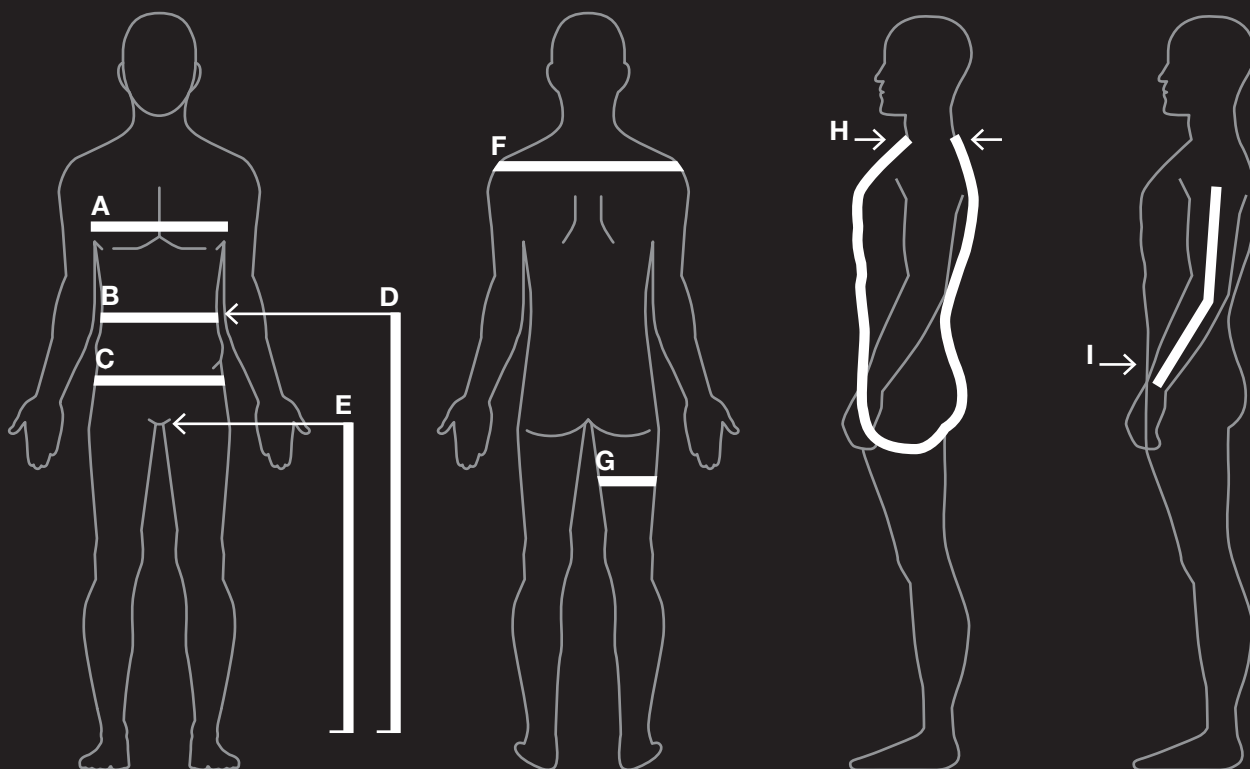

# SUIT SIZING GUIDE

	SIZE – INCHES	46	48	50	52	54	56	58	60	62
<b>A</b>	CHEST CIRCUMFERENCE	36	38	39.5	41	42.5	44	45.5	47	48.5
<b>B</b>	WAIST CIRCUMFERENCE	31	32.5	34.5	36	38	40	41.5	43	44.5
<b>C</b>	HIP CIRCUMFERENCE	36	38	39.5	41	42.5	44	45.5	47	48.5
<b>D</b>	OUTER LEG LENGTH (plus cuff)	39.8	40.4	40.9	41.5	42	42.7	43.3	43.9	44.5
<b>E</b>	INNER LEG LENGTH (plus cuff)	31.5	32	32.6	33	33.5	34	34.3	34.6	35
<b>F</b>	SHOULDER WIDTH	17	17.5	18	18.5	19	19.5	20	20.5	21
<b>G</b>	THIGH CIRCUMFERENCE	20.5	21.3	22	23	23.8	24.7	25.5	26.4	27.2
<b>H</b>	FROM FRONT NECK TO BACK NECK	62.3	63.6	64.8	66.1	67.4	68.6	69.9	71.1	72.3
<b>I</b>	SLEEVE LENGTH	23	23.5	24	24	24.5	25	25.5	26	26.5
	HEIGHT	5'6"/5'7"	5'7"/5'8"	5'8"/5'9"	5'9"/6'0"	6'0"/6'1"	6'1"/6'2"	6'1"/6'2"	6'2"/6'3"	6'3"/6'4"
	WEIGHT (lbs)	137/148	148/159	159/170	170/181	181/192	192/203	203/214	214/225	225/236

	SIZE – CM	46	48	50	52	54	56	58	60	62
<b>A</b>	CHEST CIRCUMFERENCE	92	96	100	104	108	112	116	120	124
<b>B</b>	WAIST CIRCUMFERENCE	79	83	88	92	96	102	106	110	114
<b>C</b>	HIP CIRCUMFERENCE	92	96	100	104	108	112	116	120	124
<b>D</b>	OUTER LEG LENGTH (plus cuff)	101	102.5	104	105.5	107	108.5	110	111.5	113
<b>E</b>	INNER LEG LENGTH (plus cuff)	81	82	83	84	85	86	87	88	89
<b>F</b>	SHOULDER WIDTH	42.7	43.9	45.1	46.3	47.5	48.7	49.8	51	52.1
<b>G</b>	THIGH CIRCUMFERENCE	51.6	53.8	56	58.2	60.4	62.7	64.9	67.1	69.3
<b>H</b>	FROM FRONT NECK TO BACK NECK	158.3	161.5	164.7	167.9	171.1	174.3	177.5	180.7	183.9
<b>I</b>	SLEEVE LENGTH	58.5	59.5	60.5	61.5	62.5	63.5	64.5	65.5	66.5
	HEIGHT	172/174	175/178	179/181	182/184	185/187	186/189	188/190	191/193	193/195
	WEIGHT (kg)		67/72	72/77	77/82	82/87	87/92	92/97	97/102	102/107